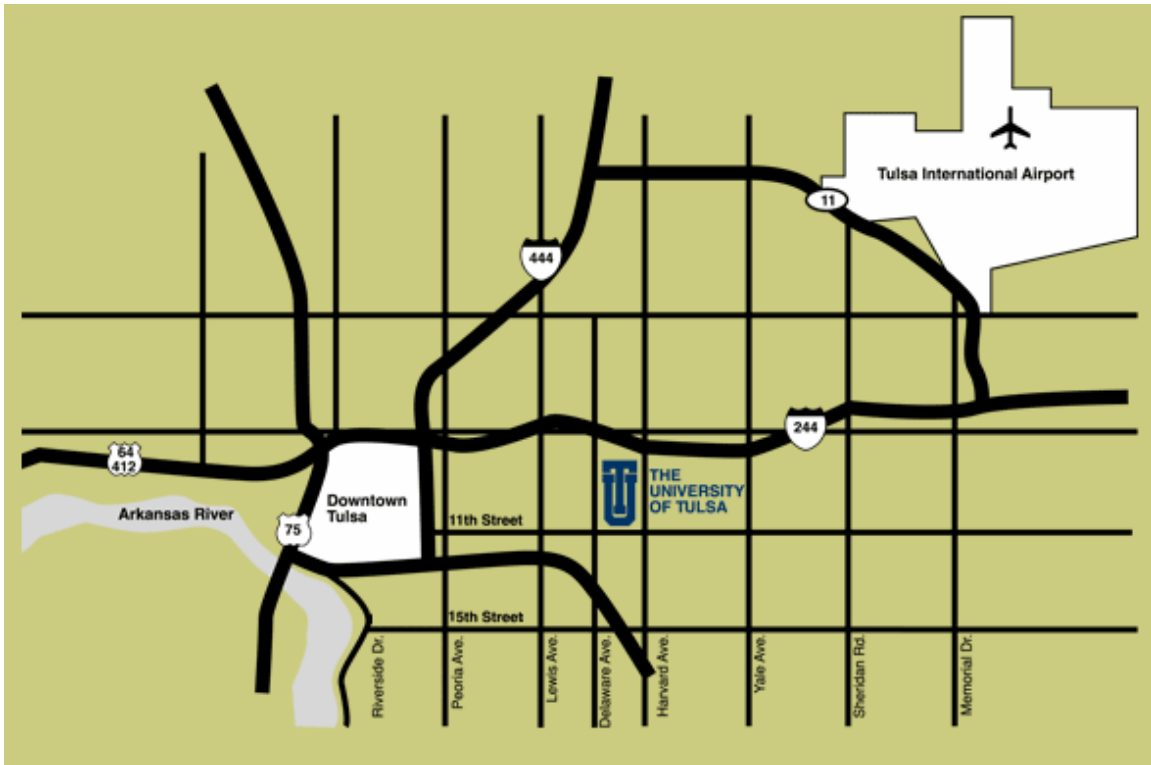

MAP of the Tulsa Area

The University of Tulsa
600 S. College Avenue
Tulsa, OK 74103

Petroleum Abstracts
101 Harwell Hall
The University of Tulsa
600 S. College Avenue
Tulsa, OK 74006

Telephone: (918) 631-2296