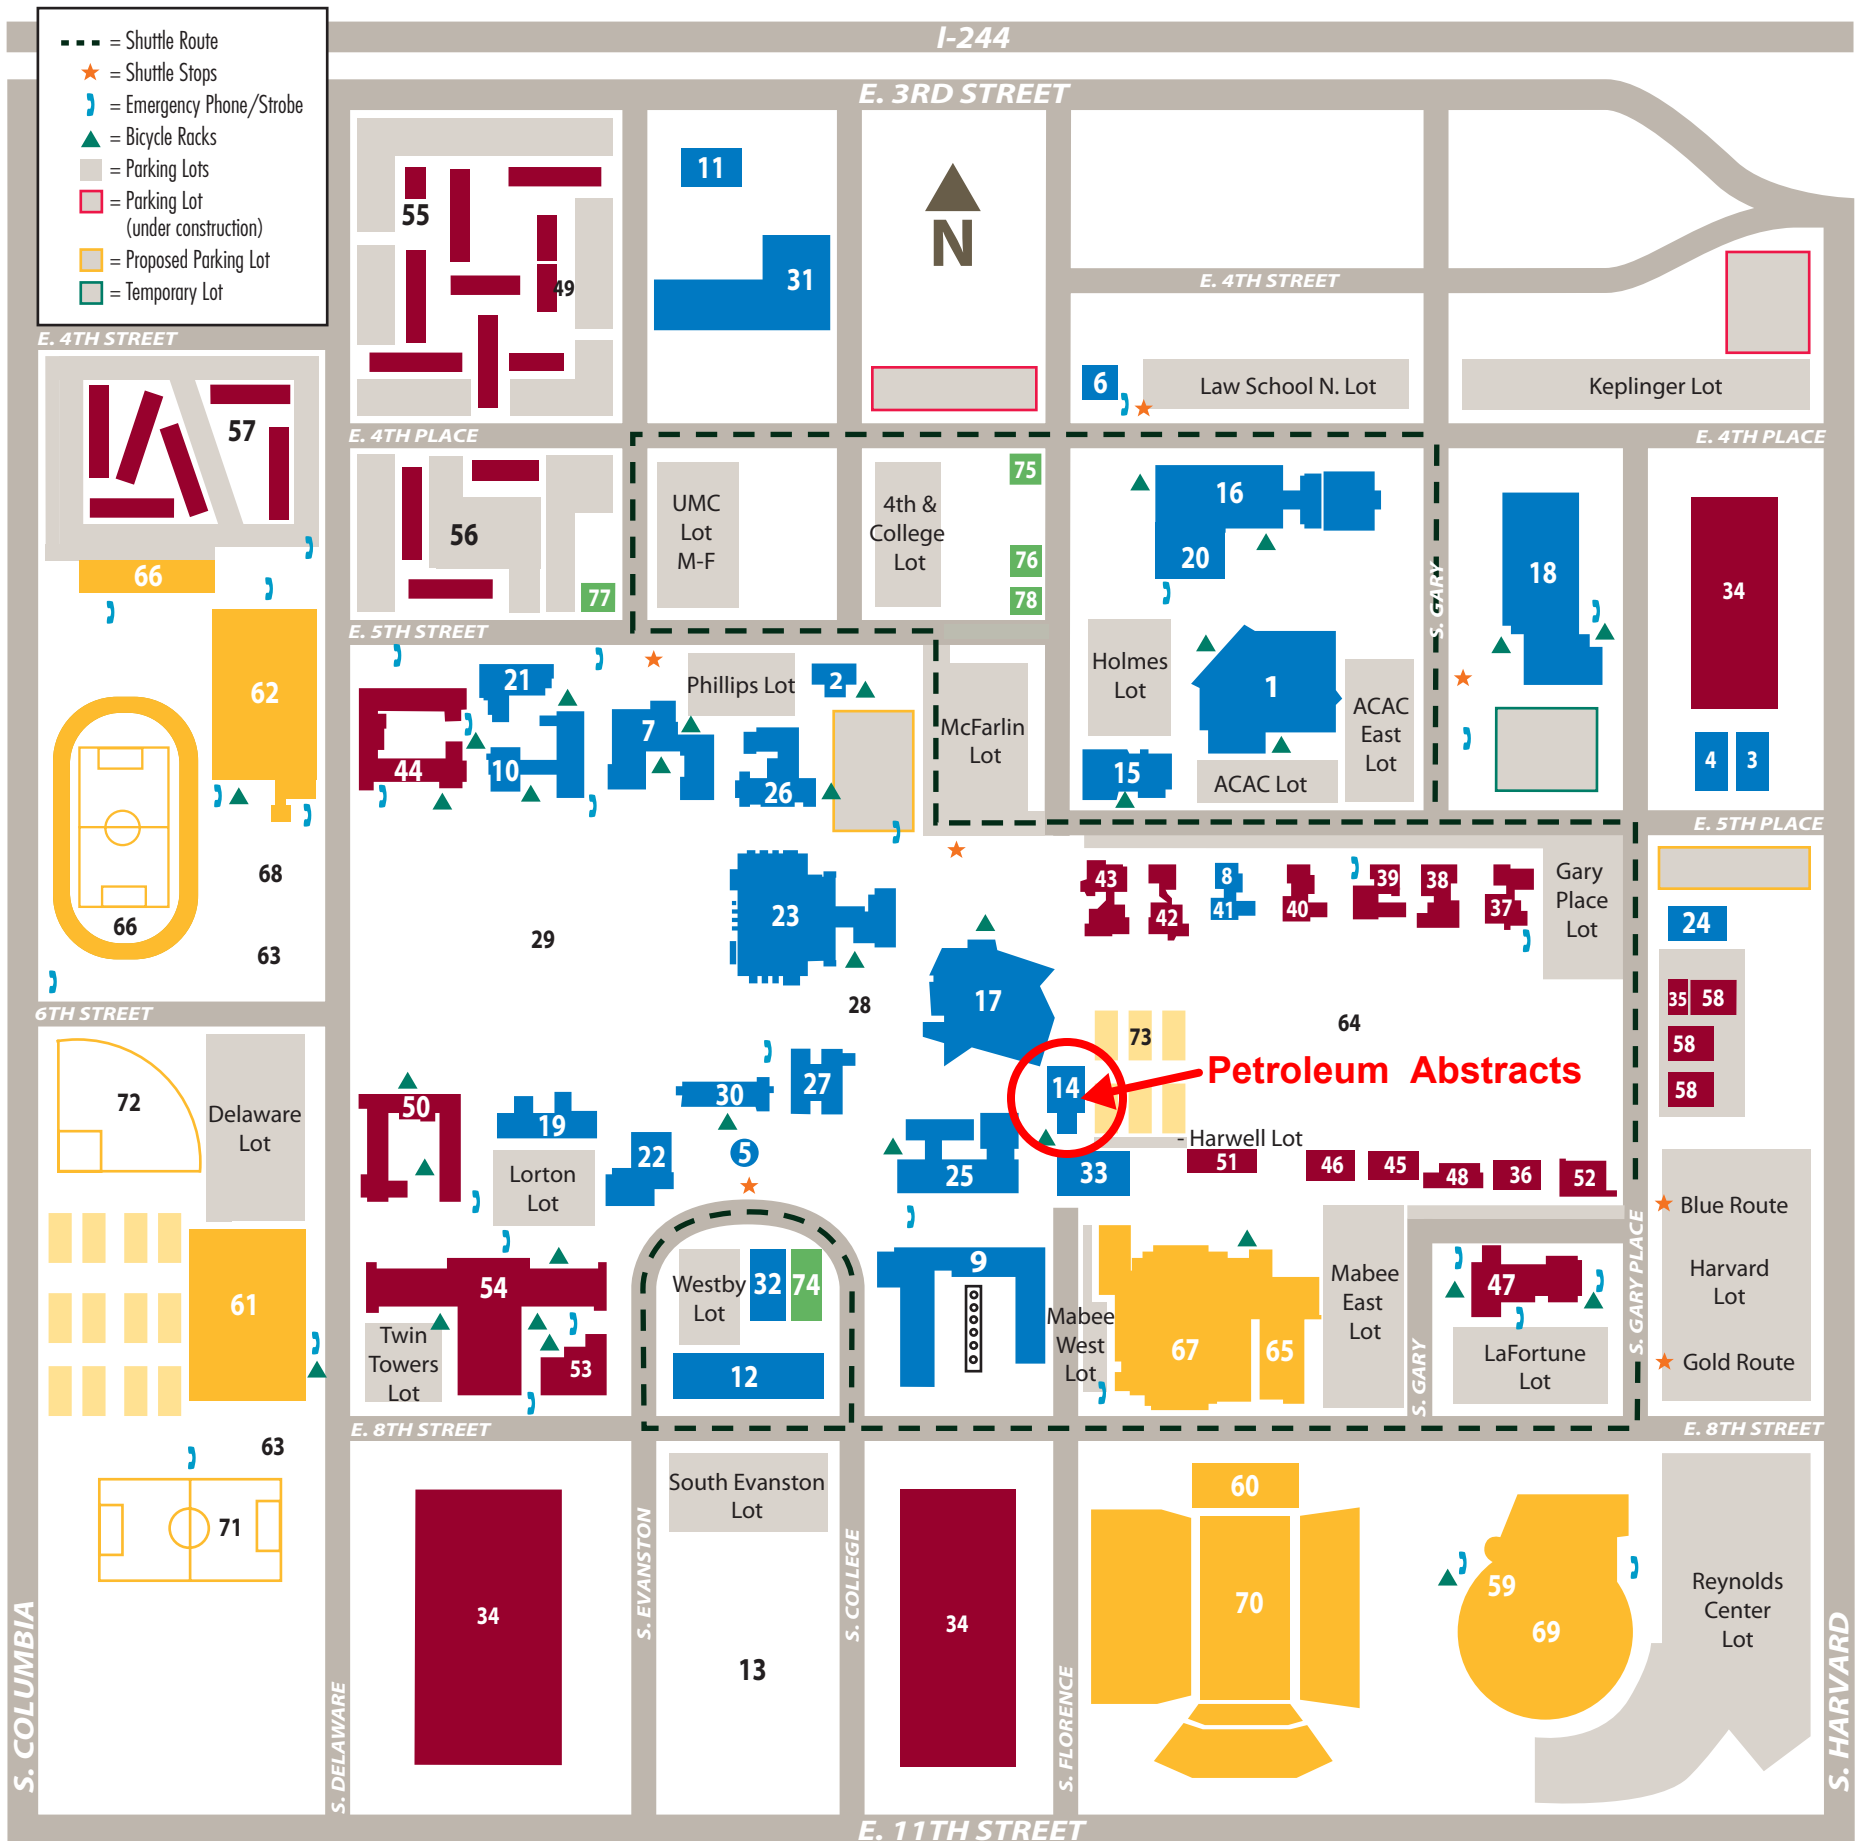

The University of Tulsa Campus Map

TU MAIN CAMPUS

1. Allen Chapman Activity Center
2. Alexander Health Center
3. Annex East
4. Annex West
5. Bayless Plaza
6. Boesche Legal Center
7. Business Administration Hall
8. Center for Global Education
9. Central Plant
10. Chapman Hall
11. Child Development Center
12. Collins Hall
13. Eleventh Street Entry (under construction)
14. Harwell Hall
15. Holmes Student Center
16. John Rogers Hall
17. Kendall Hall
18. Keplinger Hall
19. Lorton Hall
20. Mabee Legal Information Center
21. Mary K. Chapman Center

22. McClure Hall
23. McFarlin Library
24. Network of Excellence in Training (NExT)
25. Oliphant Hall
26. Phillips Hall
27. Sharp Chapel
28. Sharp Plaza
29. The U
30. Tyrrell Hall
31. University School
32. Westby Hall
33. Zink Hall

STUDENT HOUSING

34. Apartments (under construction)
35. Hillel House
36. Honors House
37. House 1: Kappa Alpha Theta Sorority
38. House 2: Delta Gamma Sorority
39. House 3: Kappa Kappa Gamma Sorority
40. House 4: Kappa Delta Sorority
41. House 5: Student Housing
42. House 6: Delta Delta Delta Sorority

43. House 7: Chi Omega Sorority
44. John Mabee Hall
45. Kappa Alpha Fraternity
46. Kappa Sigma Fraternity
47. LaFortune House
48. Lambda Chi Alpha Fraternity
49. Language House
50. Lottie Jane Mabee Hall
51. Pi Kappa Alpha Fraternity
52. Sigma Chi Fraternity
53. Twin South Hall
54. Twin Towers Hall
55. University Square Apartments and Apartment Housing Office
56. University Square Apartments - South
57. University Square Apartments - West
58. Traditional Student Apartments

ATHLETIC FACILITIES

59. Athletic Ticket Office
60. Case Athletic Complex
61. Case Tennis Center
62. Collins Fitness Center

63. Hardesty Sports and Recreation Complex
64. Harwell Field
65. Hurricane Athletic Building
66. Hurricane Track/Soccer Stadium
67. Mabee Gym/Athletics
68. Multi-Purpose Field
69. Reynolds Center
70. Skelly Stadium
71. Soccer Practice Field
72. Softball Field
73. Tennis Courts

CAMPUS MINISTRIES

74. Baptist Student Center
75. Muslim Student Association Prayer House
76. Newman Center
77. United Ministries Center
78. Wesley Foundation

Relocated for 2006-2007:
Admission, Allen Chapman Activity Center;
Alumni, Westby Hall; Personnel, Twin Towers
Hall; Security, Hurricane Athletic Building